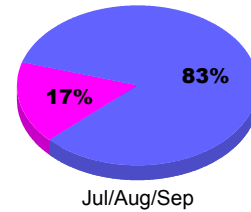

Membership Results
2012-2013

Membership
2011-2012

Month	Net Memb Goal	Actual New Memb	Actual Dropped Memb	Gain/Loss of Memb	Gain/Loss of Memb
Jul/Aug/Sep	0	371	-249	122	149
Totals	0	371	-249	122	149

Membership Results 2012-2013

Goal, New, Dropped, Gain/Loss

Comparison of Membership Gain/Loss

Current Year Compared to the Previous Year

Gender Comparison 2012-2013

Male Female