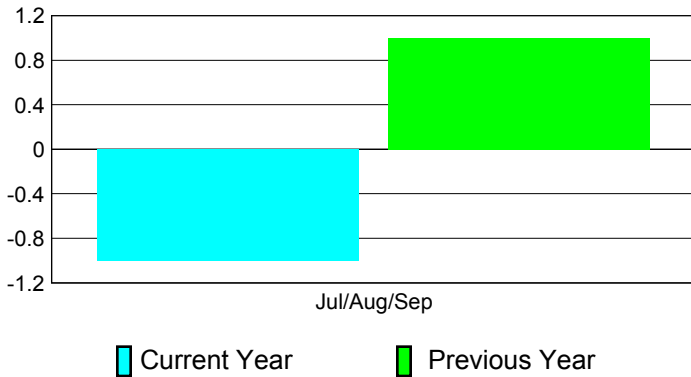

2012-2013 GMT Reports for District (or Undistricted) **District 356 A**

GMT: **BYEONG-DEOK KIM**

Location: **REPUBLIC OF KOREA**

GMT CA: **5**

CLUBS

Club Results
2012-2013

Clubs
2011-2012

Month	New Club Goal	Actual New Clubs	Actual Dropped Clubs	Gain/Loss of Clubs	Gain/Loss of Clubs
Jul/Aug/Sep	0	0	-1	-1	1
Totals	0	0	-1	-1	1

Club Results 2012-2013

Goal, New, Dropped, Gain/Loss

Comparison of Club Gain/Loss

Current Year Compared to the Previous Year

YTD Status Quo Clubs 2012-2013

Status Quo Clubs Compared to Status Quo Members

MEMBERSHIP