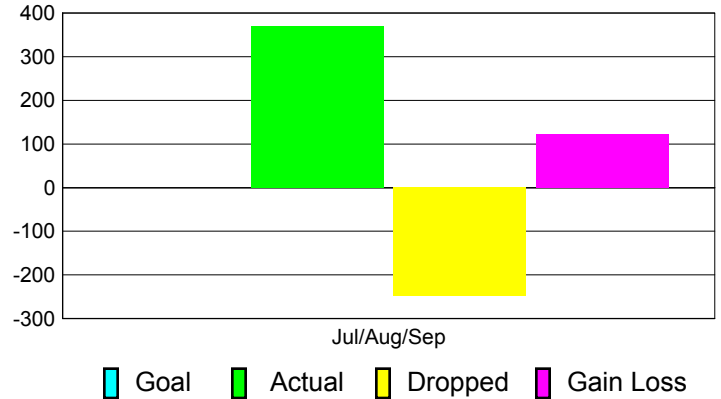

Membership Results 2012-2013

Goal, New, Dropped, Gain/Loss